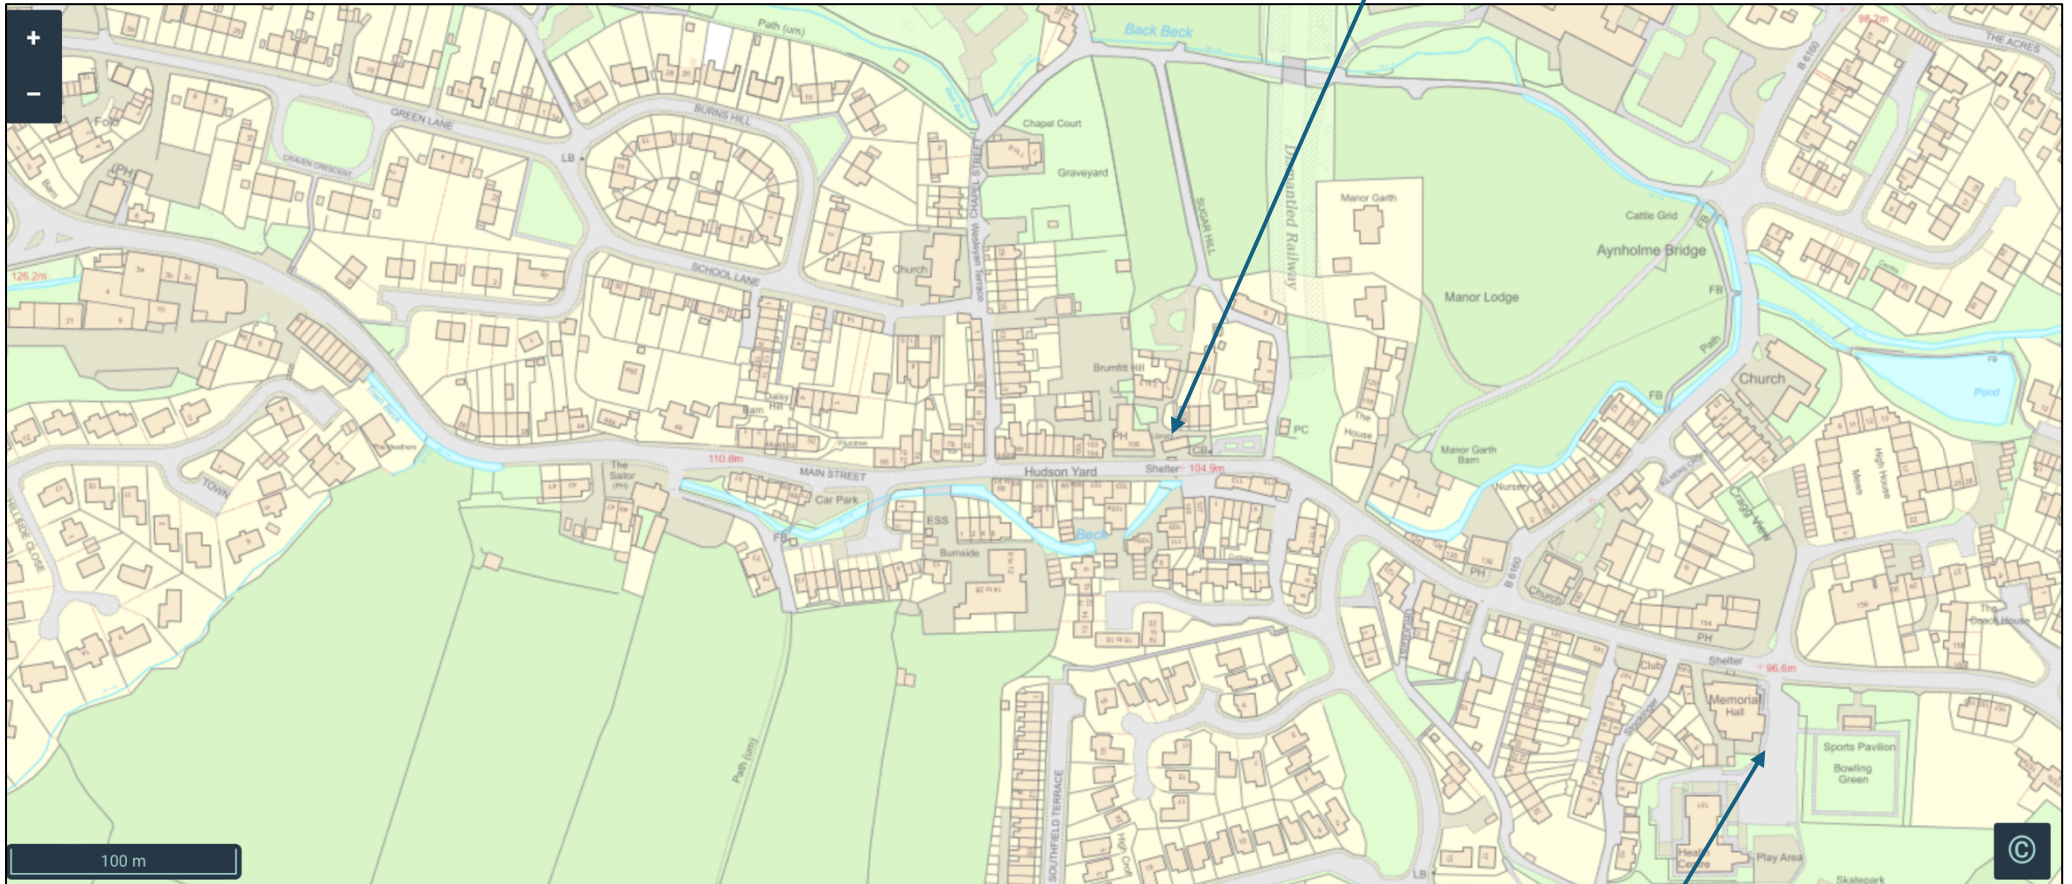

Addingham Village Centre

The Hub, up the steps beside the library and the door is round the back

The Memorial Hall and free car park